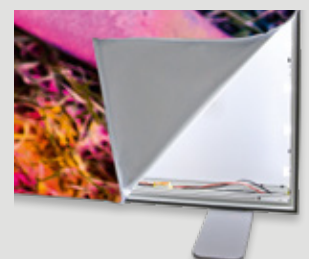

### – single & double sided large format LED light boxes

- frame profile available in 3 dimensions - 80 mm, 120 mm and 160 mm
- LED side illumination
- modern LED technology - energy saving
- luminance approx. 2 watt/LED, 140 lm/watt, 400 - 750 cd, 6500 kelvin
- 2 sides illumination - up to 300 cm wide - length unlimited
- transformers built into the frames
- dimmable LEDs upon request

## Systemdetails / system details

beidseitige, homogene Ausleuchtung dank qualitativ hochwertiger OSRAM LED Technik mit speziell angepasster Linsenform

*double sided illumination - even lighting using OSRAM LED technique including a specially adapted lens*